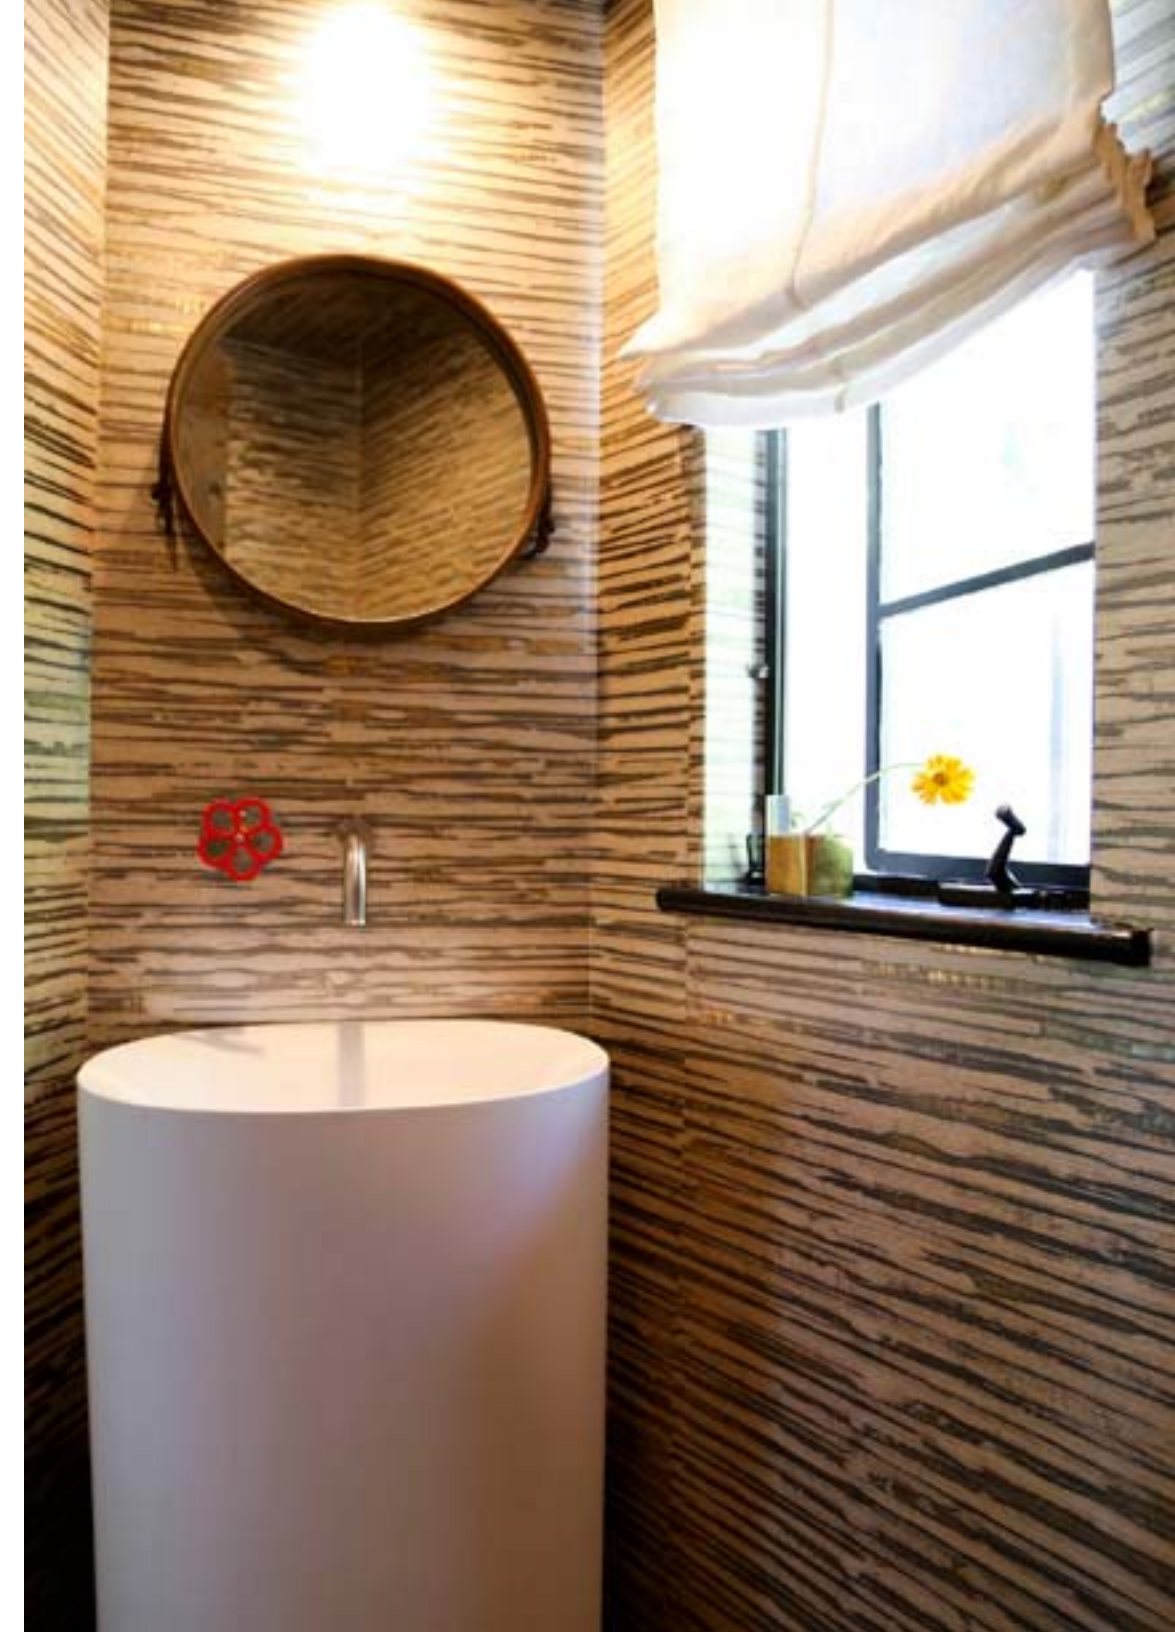

Fixtures from Boffi.
Leather stitched frame inspired by
Hermes 1950's. Handcrafted wallpaper
by Phillip Jeffries. Custom-designed
roman shade with vintage linens.