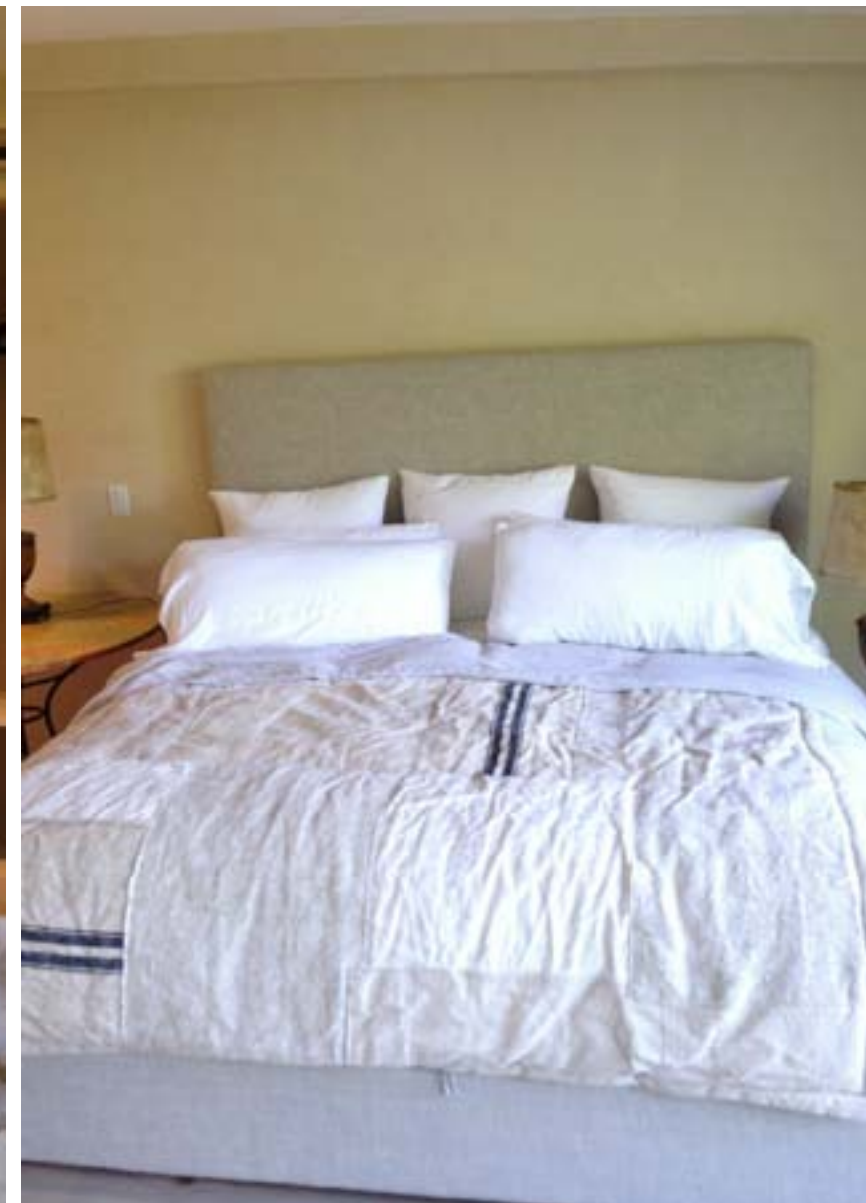

Vintage yellow metal side tables . Roman shades are custom-designed with vintage linens.