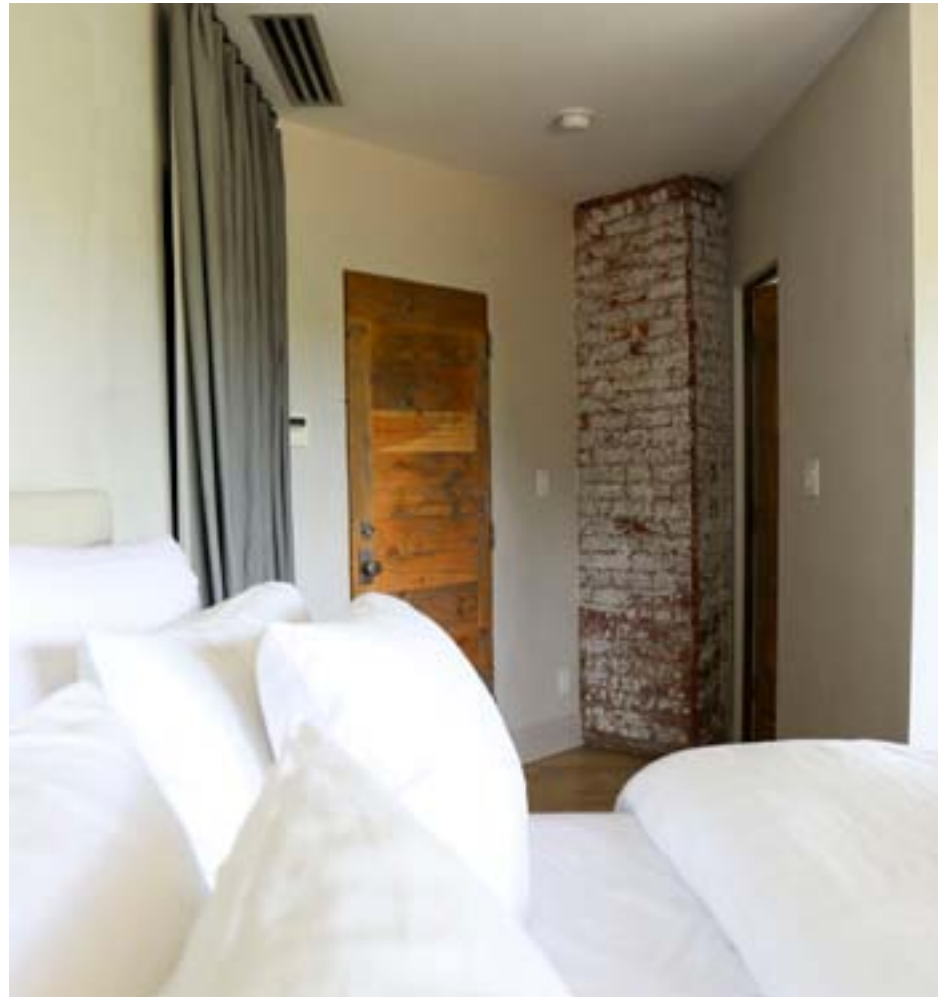

Custom-designed roman shades made with grain sacks. Gallery of framed family photography.

Fixtures from Boffi.  
In-shower steam by  
Honed carrera slab  
marble. Custom-  
designed counters.  
Faucets by

G U E S T R O O M

Walls are custom-designed Venetian plaster using Farrow & Ball's Matchstick 2013 paint.

Quilt made in France.  
Pendant Light by Achille  
Castiglioni Splugan Brau  
Art by\_\_\_\_\_.

Original brick.  
Honed carrera slab  
marble. Custom-  
designed counters.  
Custom sliding door  
to outdoor shower.  
Faucets by